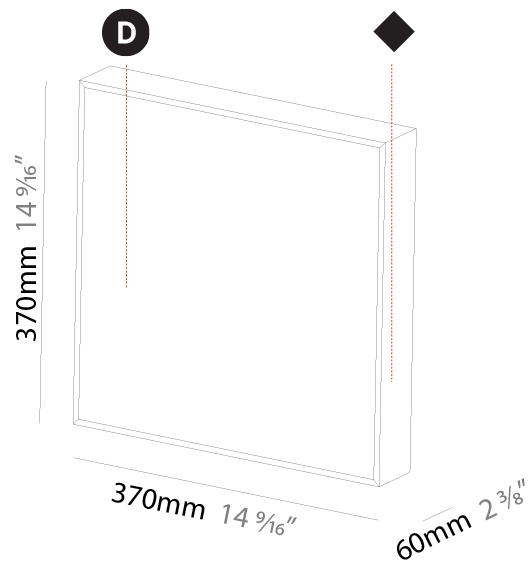

1. To build a product code in our configurator select the specify button on the base model # product page
2. To build a manual product code on this datasheet choose from the options listed below in blue font and add the suffix to the base model #

GENERAL

Series: Pi2
Subseries: Pi2 Standard
Brand: Prolicht
Division: Architectural
Mounting Type: Surface
Mounting Location: Ceiling
Subcategory: Ambient

PHYSICAL

Shape: Square
Length (mm): 370
Length (in): 14 9/16
Width (mm): 60
Width (in): 2 3/8
Height (mm): 370
Depth (mm): 60
Height (in): 14 9/16
Depth (in): 2 3/8
Light Distribution: Direct
Weight (kg): 3.41
Weight (lbs): 7.50
Diffuser: PMMA - Opal or Micro-Prism
Fixture Finish: SSR / BKV / CWI / CRY / HAB / UFT / ITA / RUA / FTG / MYG / LOD / PUS / FRO / FUP / KIA / POP / BLS / SPG / MEY / GOH / GUM / CHC / COM / ABZ / JAG / OBR / MOS / ROR

ELECTRICAL

Lamp Type: LED (Zhaga Standard)
Input Wattage (W): 13.2
Total Output Wattage (W): 12
Dimming: Tri-Mode (Non-Dimming and Phase Dimming (120Vac only) and 0-10V Dimming)
Driver Included: Yes
Driver Location: Integrated
Driver Type: Constant Current - Universal
Driver Class: Class 2
Input Voltage (V): 120 - 277
Constant Current (MA): 350

LED

Color Temperature (°K): 3000 / 3500 / 4000
Max. Delivered Lumen (lm): 1140 / 1156 / 1180
CRI: >80 CRI
Efficiency (%): 65
Lamp Life (hrs): 50000

OPTICAL

RATINGS AND CERTIFICATIONS

Certified By: Certified for North American Standards
IP rating: IP20