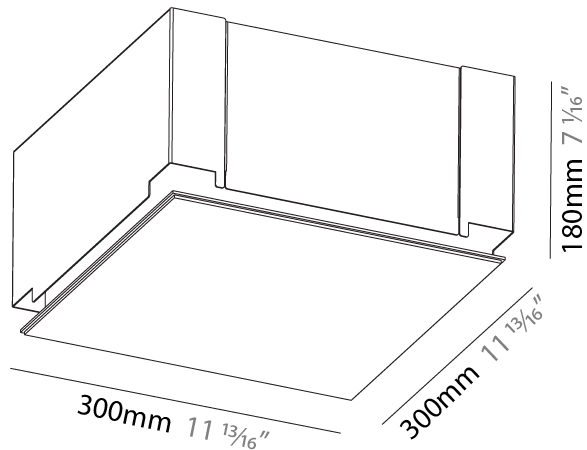

PHYSICAL

Shape: Square
Length (mm): 300
Length (in): 11 ¹³/₁₆"
Width (mm): 300
Width (in): 11 ¹³/₁₆"
Height (mm): 180
Height (in): 7 ¹/₁₆"
Ceiling Thickness (mm): 10 / 12.5 / 15 / 25 / 30
Ceiling Thickness (in): 3/8 or 1/2 or 9/16 or 1 or 1 3/16
Min. Recessing Depth (mm): 200
Min. Recessing Depth (in): 7 ⁷/₈"
Light Distribution: Direct
Diffuser: PMMA - Opal
Fixture Finish: SSR / BKV / CWI / CRY / HAB / UFT / ITA / RUA / FTG / MYG / LOD / PUS / FRO / FUP / KIA / POP / BLS / SPG / MEY / GOH / GUM / CHC / COM / ABZ / JAG / OBR / MOS / ROR
Fixture Material: Extruded Aluminum / Steel
Cut-out Measurements: 335mm 13 3/16" x 335mm / 13 3/16"
Upon Request: Unique Sizes Unique Ceiling Thickness Unique Mounting Depth Spot Inserts

ELECTRICAL

Lamp Type: LED (Zhaga Standard)
Input Wattage (W): 12.4
Total Output Wattage (W): 10.8
Dimming: [Tri-Mode (Non-Dimming and Phase Dimming (120Vac only) and 0-10V Dimming)](#)
Driver Included: Yes
Driver Location: Integrated
Driver Type: Constant Current - Universal
Driver Class: Class 2
Input Voltage (V): 120 - 277
Constant Current (MA): 350

LED

Color Temperature (°K): [3000 / 3500 / 4000](#)
Max. Delivered Lumen (lm): 850 / 902 / 920
CRI: >80 CRI
Efficiency (%): 65% (5mm Perspex)
Lamp Life (hrs): 50000
Upon Request: RGB-W Tunable White Special Color Temperature CRI90

OPTICAL

RATINGS AND CERTIFICATIONS

Certified By: Certified for North American Standards
IP rating: IP20